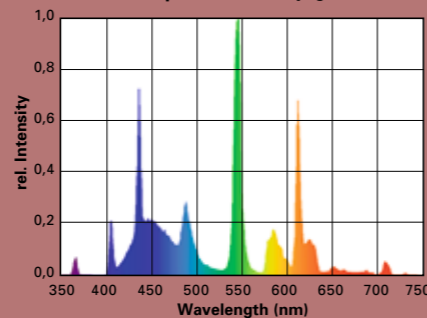

COLOURLUX plus 865 cool daylight